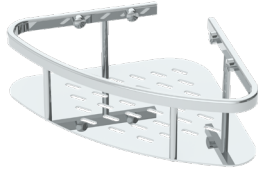

GUEST

Corner Soap Dish
363-SD2
SPEC: TA-01

Slide Bar Mounted Soap Dish
0368-3SD
SPEC: TA-02

Double Towel Bar (24")
0368-3DTB-24
SPEC: TA-03WIN

Toilet Paper Holder
229-TP
SPEC: TA-05