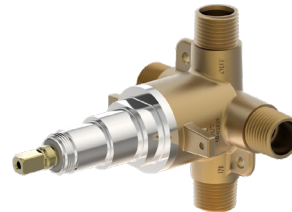

Shower Trim ADA
3501-CYL-L/HD-TRM

Tub/Shower Trim ADA
3502-CYL-L/HD-TRM

**Shower/Hand Shower
Trim ADA**
3505-T36-V-CYLL/HDL/HSTRM

**Tub/Shower/Hand Shower
Trim ADA**
3506-T36-V-CYLL/HDL/HSTRM

Hand Shower Wand ADA
ADACHS

**Temptrol Tub/Shower Valve
Body with Stops**
262XBODY

**Triple Outlet Diverter
Valve Body**
3DIVBODYSRT

**Dual Outlet Diverter
Valve Body**
2DIVBODYSRT

**Deck-Mounted Lavatory
Faucet with Pop-Up
Drain ADA**
SLS-3512-1.5

**Deck-Mounted Lavatory
Faucet ADA**
SLS-3510-1.5

Bar Sink Faucet
SPB-3510-1.5

GUEST

Robe Hook
353RH

Identity Toilet Paper Holder
673TP-STN