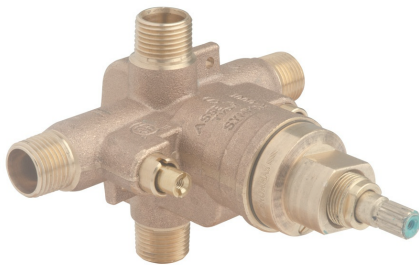

### Features

- Metal lever handle
- 5 7/8" slip-on diverter tub spout
- 5 mode showerhead
- 2.5 gpm (9.5 L/min) standard
- Chrome finish
- Valve(s) sold separately

## Temptrol Tub Shower Valve Body

Model 262XBODY