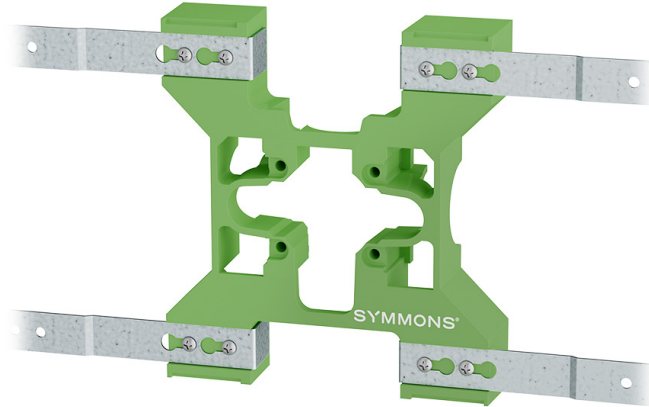

Temptrol Collection

Temptrol Rapid Install Bracket

Model RTS-076

Features

- Heat resistant nylon
- For use with 26 and 16 Series Temptrol valves
- Includes bracket and 4 straps

General Information:

*Maintains rigidity of valve behind wall

Documents & Downloads

- [Installation Instructions](#)

Great Wolf Resorts Standards Evaluation - Elm Option

350 North Orleans St 1000 B
Chicago, IL

Page 7 of 8 Effective Date: February 5, 2020
Pricing valid until December 31, 2020.

Prepared by:

Sherry Lung

slung@symmons.com

cell: 13147404104