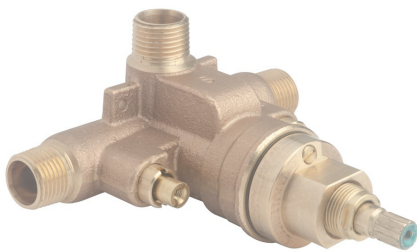

### Features

- Metal lever handle
- 5 mode showerhead
- 2.5 gpm (9.5 L/min) standard
- Tub spout not included
- Chrome finish
- Valve(s) sold separately

### Features

- Adjustable stop screw to limit handle turn
- 1/2" Universal (1/2" NPT and direct sweat) inlets/outlet
- Built in service stops