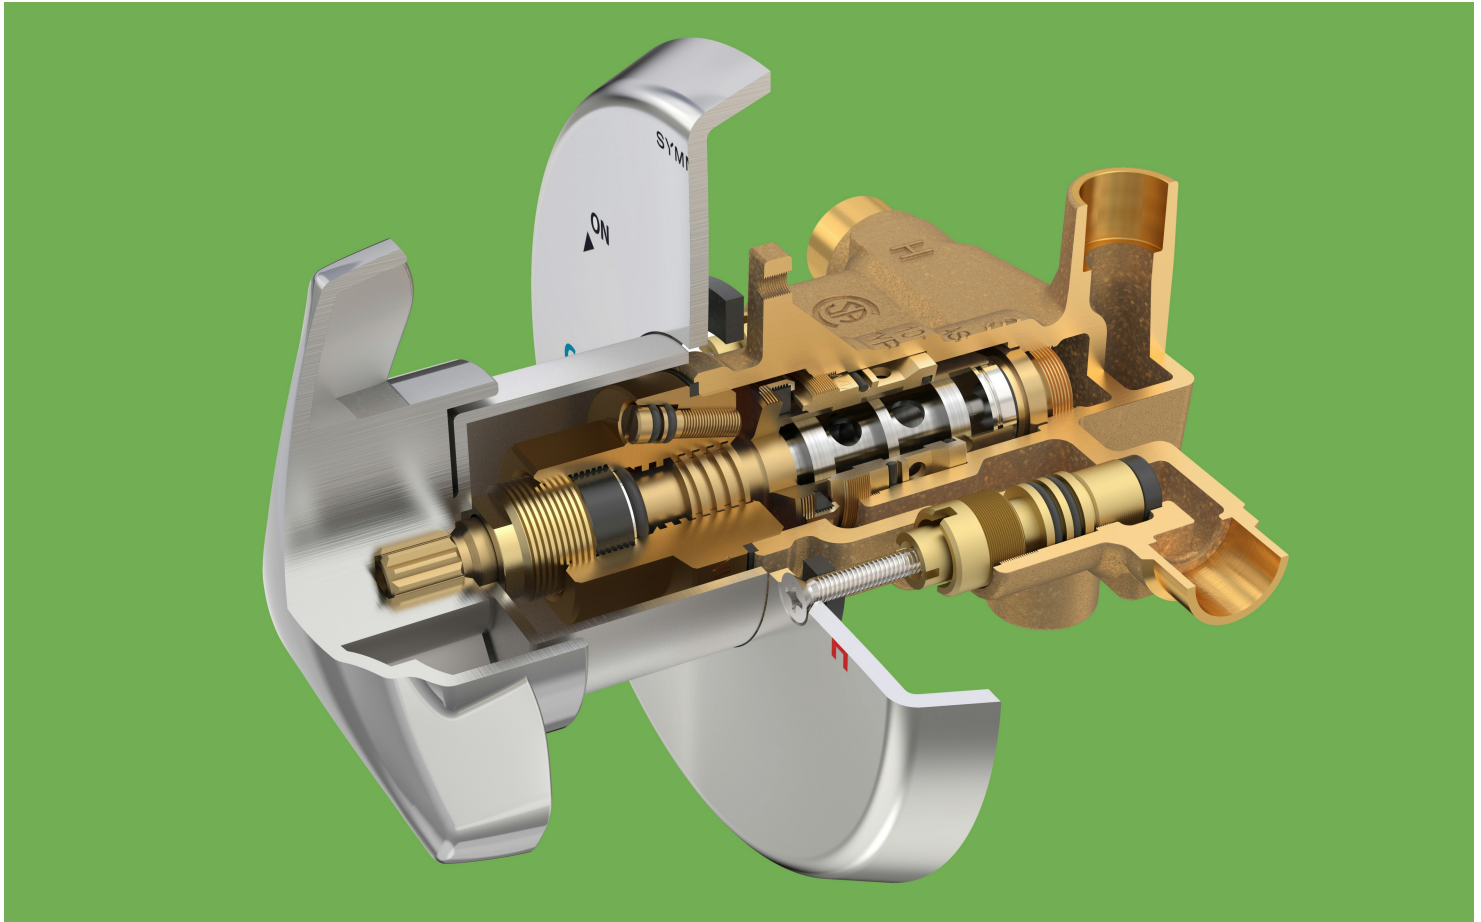

## Tub/Shower Valve Bodies

Symmons Temptrol pressure-balancing shower and tub/shower valves instantly react to disturbances in water pressure to maintain safe shower temperatures. All functioning valve parts are brass, bronze and stainless steel delivering maximum durability and reliable performance. Temptrol pressure-balancing valves have been the trusted choice for customers for over 75 years. [About this Collection](#)

## Temptrol Shower Valve Body

Model 46-1X-BODY