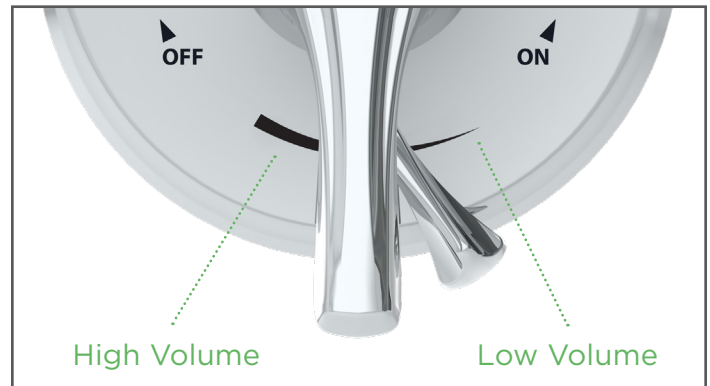

Volume Control

For shower-only configurations, customize your showering experience by adjusting the water volume coming from the showerhead by moving the S-Valve lever.

*Diverting between shower, hand shower, and tub coming late 2019.