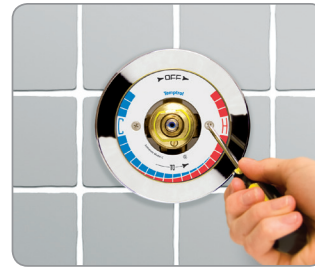

1 Rebuild Your Valve

Flow control spindle (TA-10)

Hot and cold seats (TA-4)

Simply replace the flow control spindle (TA-10) and seats (TA-4) to easily extend the life of your valve. No need to get behind the wall.