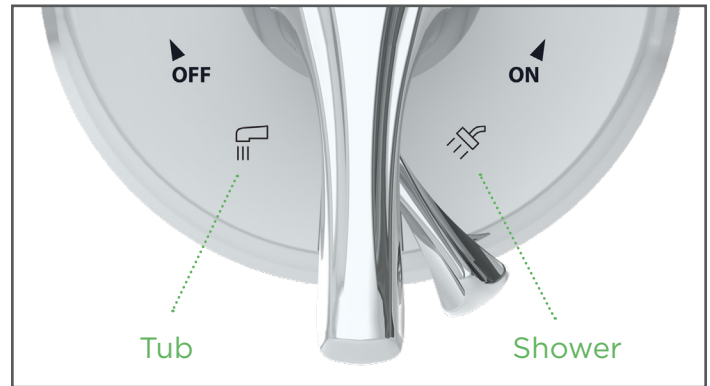

Tub/Shower Control

In this tub/shower configuration, the S-Valve lever diverts the water between the shower and the tub.*