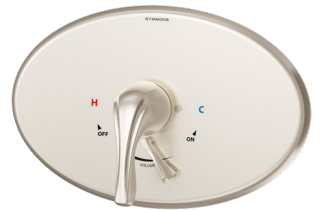

Tub/Shower Valve and Trim
S-9600-PLR-OP-STN

Finishes: **Chrome**, **STN**