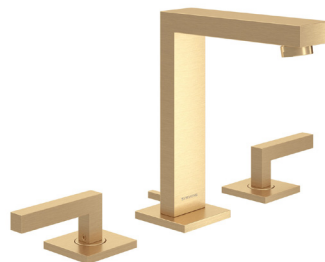

# Duro® Collection

Single Handle  
Lavatory Faucet 6 7/8" height  
SLS-3612-BBZ-1.5

Finishes: **BBZ**, MB, Chrome, STN

Single Handle  
Lavatory Faucet 4 1/2" height  
SLS-3622-1.5

Finishes: BBZ, MB, **Chrome**, STN

Two Handle Widespread Lavatory  
Faucet 6 5/8" height  
SLW-3612-BBZ-1.5

Finishes: **BBZ**, MB, Chrome, STN

Two Handle Widespread Lavatory  
Faucet 4" height  
SLW-3622-H2-1.5

Finishes: **Chrome**, STN

Two Handle Widespread Lavatory  
Faucet 6 5/8" height  
SLW-3612-H3-STN-1.5