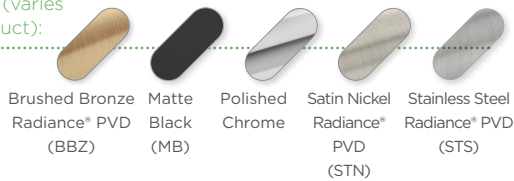

Symons Kitchen Faucets bring together superior functionality and durability with a variety of style options. From traditional to contemporary, our faucets complement any décor and coordinate with our bathroom products for a cohesive look throughout your property.

Available in these finishes (varies by product):

Serenno® Single Handle Kitchen Faucet with Pull-Down Spray
SPP-4310-PD

Finishes: **Chrome**