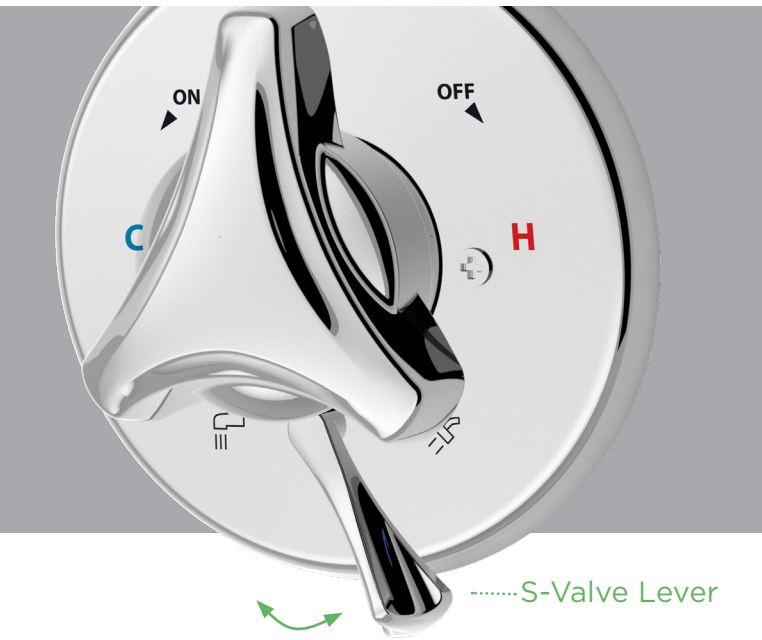

Sereno®  
Single Handle Kitchen Faucet  
SK-3500

Finishes: **Chrome**

Vella®  
Single Handle Kitchen Faucet  
with Pull-Out Spray  
S-2610-STN

Finishes: Chrome, **STN**, STS

Carrington®  
Two Handle Kitchen Faucet  
with Side Spray  
S-2650-2-STN

## Experience the Power of a Better Shower

The Symmons Temptrol S-Valve allows you to control the water volume from a central location on the shower trim. Keeping style in mind, a lever is integrated into the design and is situated below the shower handle for ease of use. This lever can divert water between the shower and tub\* or adjust the water volume from the showerhead.