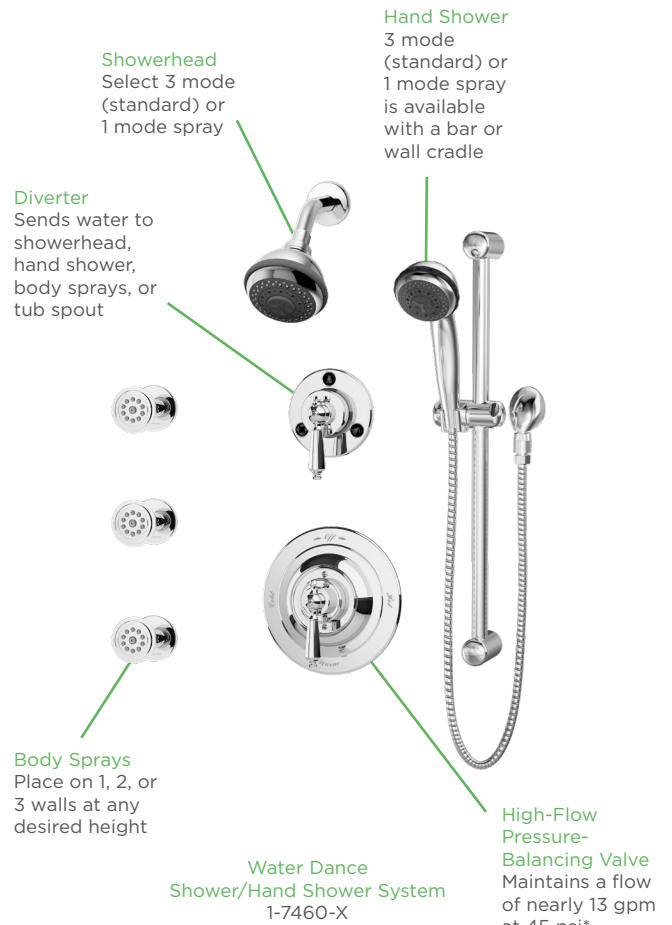

A Shower Experience Designed for You

Water Dance gives you design freedom even before it's installed with independent components that let you place shower elements to fit your preferred ergonomic needs. Tailor every shower to your exact specifications with the diverter and adjustable sprays.

*Performance may vary according to plumbing system.