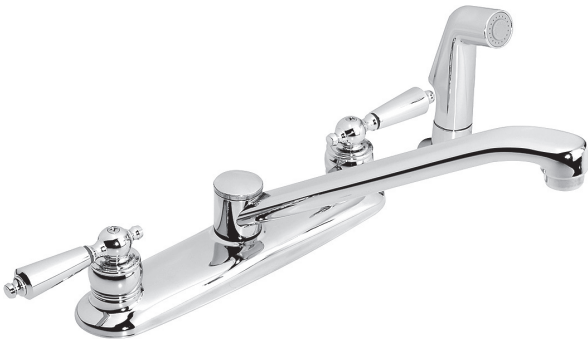

Origins® Collection

Two Handle Kitchen Faucet
with Side Spray
S-248-2-LAM

Finishes: **Chrome**, STN