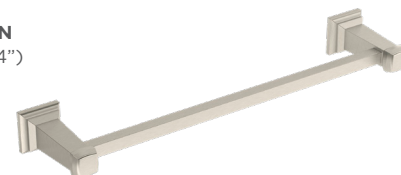

Finishes: **Chrome**, **STN**

Finishes: **Chrome**, **STN**

Finishes: **Chrome**, **STN**

Available in these finishes:

Polished
Chrome

Satin Nickel
Radiance® PVD
(STN)

Towel Bar
423TB-18-STN

Finishes: **Chrome**, **STN**
(Available Sizes: 18", 24")