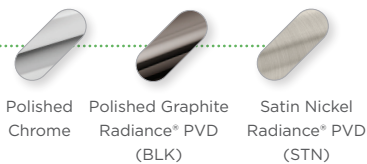

Toilet Paper Holder  
533TPR-BLK

Finishes: Chrome, **BLK**, STN

Tub/Shower/Hand  
Shower Trim  
5306-BLK-TRM

Finishes: Chrome, **BLK**, STN

2 Mode Hand Shower  
402W

Finishes: **Chrome**, BLK, STN

Timeless pieces displayed in modern museums throughout the world inspired the Symmons Museo Collection's bold, contemporary design. The Collection's clean and sophisticated styling, along with its prominent stature, makes a dramatic statement and enhances any bath décor.

Available in these finishes:

Polished  
Chrome

Polished Graphite  
Radiance® PVD  
(BLK)

Satin Nickel  
Radiance® PVD  
(STN)

Towel Bar  
533TB-18-STN

Finishes: Chrome, BLK, **STN**  
(Available Sizes: 18", 24")