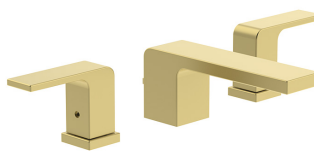

Design Studio Lavatory Faucet

Model CDSSLW1248-8602-MBR-1.5

Matte Brass

General Information:

Documents & Downloads

Features

- Two handle lavatory faucet

The Waldorf Astoria Collection Hospitality: New York, NY- 2018

301 Park Ave
New York, NY 10022

Effective Date: July 11, 2018

Pricing valid until December 31, 2018.

Prepared by:

Raymond Ferri

rferri@symmons.com

work: 6466474216

cell: 16466474216