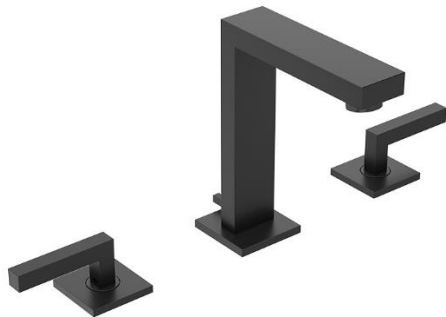

SLW-3612-STN-1.5

SLW-3612-MB-1.5

Duro Widespread Faucet Matte Black
First Purchaser Price $249.00