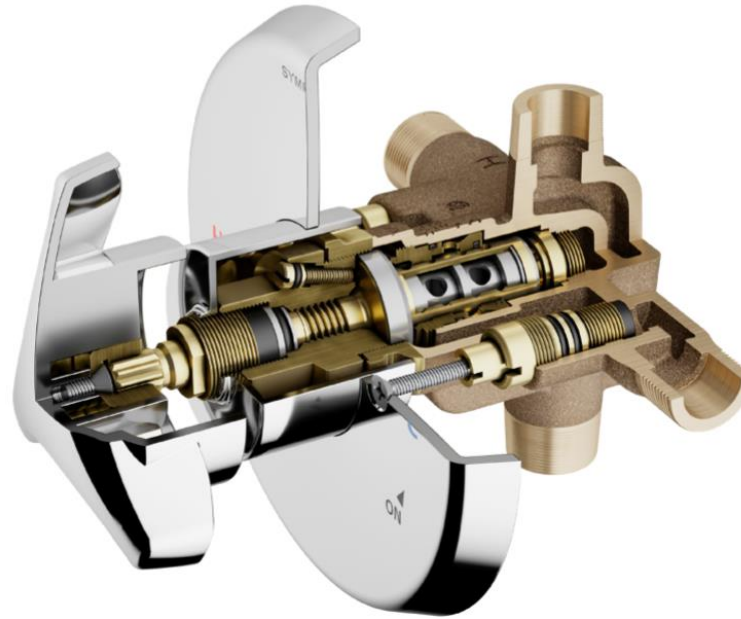

NEW

Stringer Mounts Built into Casting

Allows for easier installation of the valve and can be used to mount the valve to available rapid install bracket for faster and easier installation.

The Symmons Difference

Shower Valve Body Castings and Related Shower Parts

Competitors

- Some use yellow brass, which contains up to 24% zinc—well over the 15% recommended zinc content, which makes it more likely to dezincify.
- Yellow brass may have other additives to make the brass more dezincification resistant but not truly dezincification proof.

Symmons

- Symmons castings use a semi-red brass, which is made up of about 81% copper and only 9% zinc.
- A zinc content of less than 15% makes a brass dezincification-proof.

THE COMPETITION

Competition Shower \$150	10 years \$97 Shower Valve, Labor \$300 (3hrs)	20 Years \$97 Shower Valve, Labor \$300 (3hrs)	Total Cost \$944

Symmons Shower \$150	10 Years \$49 Replace Spindle, \$0 Labor	20 Years \$49 Replace Spindle, \$0 Labor	Total Cost \$248

250 Key Property

\$174,000 in Savings

SLW-6712-1.5

Identity Widespread Faucet Chrome
First Purchaser Price \$90.00